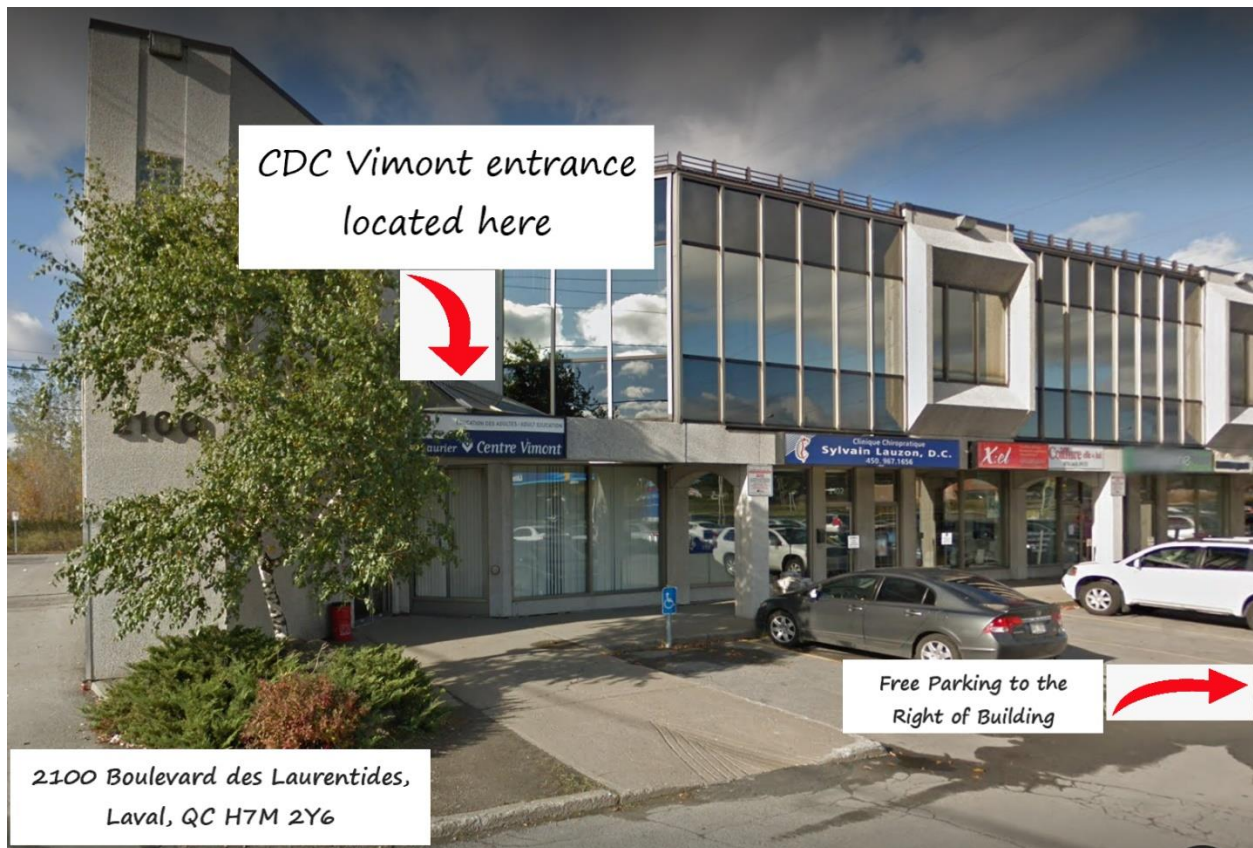

CDC Vimont

Centre de développement des compétences
Competency Development Centre

Where is CDC VIMONT located?

Click [here](#) to check out our location virtually !

Address: 2100 Boulevard des Laurentides, Laval, QC H7M 2Y6